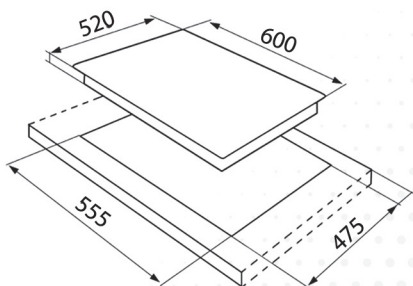

HGG9401

HGG9501

SABAF

- اجاق گاز صفحه‌ای ۶۰ سانت
- دارای ۴ شعله
- شیشه سکوریت ۸ میل نشکن
- نسل جدید سرشعله
- مجهز به سیستم جرقه زن سریع

- اجاق گاز صفحه‌ای ۹۰ سانت
- دارای ۵ شعله (پلوپز وسط)
- شیشه سکوریت ۸ میل نشکن
- نسل جدید سرشعله ساباف ایتالیا
- مجهز به سیستم جرقه زن سریع