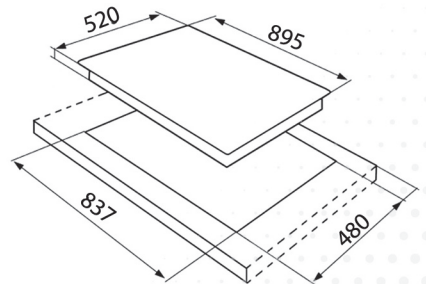

HGE9504

SABAF

HGG9502

SABAF

- اجاق گاز کلاسیک صفحه‌ای ۹۰ سانت
- دارای ۵ شعله (پلوپز وسط)
- صفحه استیل لعابی کرم
- نسل جدید سرشعله ساباف ایتالیا
- مجهز به سیستم جرقه زن سریع

- اجاق گاز صفحه‌ای ۹۰ سانت
- دارای ۵ شعله (پلوپز وسط)
- شیشه سکوریت ۸ میل نشکن
- نسل جدید سرشعله ساباف ایتالیا
- مجهز به سیستم جرقه زن سریع