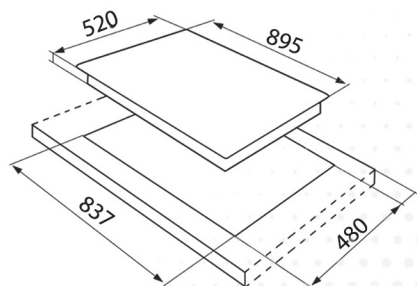

اجاق گازهای زاما

• گرید انرژی A+

• صفحه شیشه ای ۸ میل سکوریت
مقاوم در برابر ضربه و حرارت

• مجهز به سرشعله ساباف ساخت کشور ایتالیا

SABAF

• ۲۴ ماه ضمانت (تمامی قطعات شامل
ضمانت نامه از تاریخ نصب به مدت ۲۴ ماه
می باشند)

• تا ۶۰ درصد توان حرارتی بالاتر

سرشعله کوچک : 1 kw   سرشعله بزرگ : 3 kw
سرشعله متوسط : 1.75 kw   سرشعله پلوپز : 3.8 kw

• سیستم جرجه زنی سریع

زاما سرویس کارا، ارائه دهنده
خدمات پس از فروش محصولات زاما

۰۲۱ - ۸۸ ۵۲ ۸۸ ۵۴

ZAMASERVICE