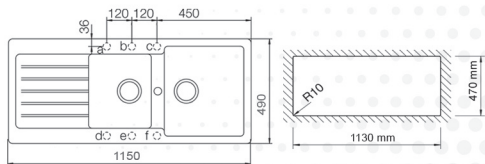

Cutting Size: 1130x470 mm

Depth: 200 mm

NYX

white cream mocha grey inox

Model: NYX

Total Size: 1150x490 mm

Cutting Size: 1130x470 mm

Depth: 200 mm

ALPHA

TALENT

Model: ALPHA

Total Size: 1150x490 mm

Cutting Size: 1130x470 mm

Depth: 200 mm

Model: TALENT

Total Size: 1150x490 mm

Cutting Size: 1130x470 mm

Depth: 200 mm

VISION

PONTE

Model: VISION

Total Size: 840x480 mm

Cutting Size: 820x460 mm

Depth: 200 mm

Cutting Size: 825X400 mm

Depth: 200 mm

QUEEN

white pink grey inox

Model: Queen

Total Size: 460x430 mm

Cutting Size: 400x400 mm

Depth: 200 mm