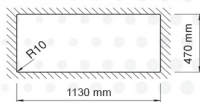

Cutting Size: 1130x470 mm

Depth: 200 mm

NYX

white cream mocha grey inox

Model: NYX

Total Size: 1150x490 mm

Cutting Size: 1130x470 mm

Depth: 200 mm

ALPHA

TALENT

Model: ALPHA

Total Size: 1150x490 mm

Cutting Size: 1130x470 mm

Depth: 200 mm

Model: TALENT

Total Size: 1150x490 mm

Cutting Size: 1130x470 mm

Depth: 200 mm

VISION

PONTE

Model: VISION

Total Size: 840x480 mm

Cutting Size: 820x460 mm

Depth: 200 mm

Model: PONTE

Total Size: 790x500 mm

Cutting Size: 770x480 mm

Depth: 200 mm

PORTO

white cream mocha grey inox

Model: PORTO

Total Size: 855X480 mm