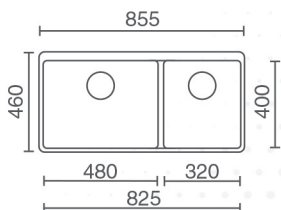

ALPHA

TALENT

Model: ALPHA

Total Size: 1150x490 mm

Cutting Size: 1130x470 mm

Depth: 200 mm

Model: TALENT

Total Size: 1150x490 mm

Cutting Size: 1130x470 mm

Depth: 200 mm

VISION

PONTE

Model: VISION

Total Size: 840x480 mm

Cutting Size: 820x460 mm

Depth: 200 mm

Model: PONTE

Total Size: 790x500 mm

Cutting Size: 770x480 mm

Depth: 200 mm

PORTO

white cream mocha grey inox

Model: PORTO

Total Size: 855X480 mm

Cutting Size: 825X400 mm

Depth: 200 mm

QUEEN

white pink grey inox

Model: Queen

Total Size: 460x430 mm

Cutting Size: 400x400 mm

Depth: 200 mm