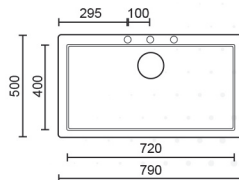

ALPHA

TALENT

Model: ALPHA

Total Size: 1150x490 mm

Cutting Size: 1130x470 mm

Depth: 200 mm

Model: TALENT

Total Size: 1150x490 mm

Cutting Size: 1130x470 mm

Depth: 200 mm

VISION

PONTE

Model: VISION

Total Size: 840x480 mm

Cutting Size: 820x460 mm

Depth: 200 mm

Model: PONTE

Total Size: 790x500 mm

Cutting Size: 770x480 mm

Depth: 200 mm

PORTO

white cream mocha grey inox

Model: PORTO

Total Size: 855X480 mm

Cutting Size: 825X400 mm

Depth: 200 mm

QUEEN

white pink grey inox

Model: Queen

Total Size: 460x430 mm

Cutting Size: 400x400 mm

Depth: 200 mm