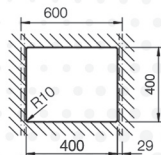

ALPHA

TALENT

Model: ALPHA

Total Size: 1150x490 mm

Cutting Size: 1130x470 mm

Depth: 200 mm

Model: TALENT

Total Size: 1150x490 mm

Cutting Size: 1130x470 mm

Depth: 200 mm

VISION

PONTE

Model: VISION

Total Size: 840x480 mm

Cutting Size: 820x460 mm

Depth: 200 mm

Model: PONTE

Total Size: 790x500 mm

Cutting Size: 770x480 mm

Depth: 200 mm

PORTO

white cream mocha grey inox

Model: PORTO

Total Size: 855X480 mm

Cutting Size: 825X400 mm

Depth: 200 mm

QUEEN

white pink grey inox

Model: Queen

Total Size: 460x430 mm

Cutting Size: 400x400 mm

Depth: 200 mm