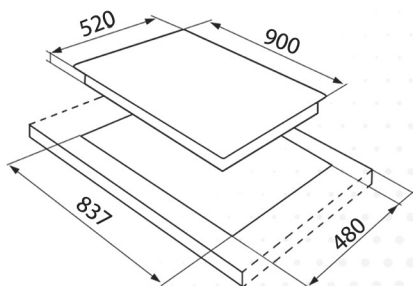

HGG9401

HGG9501

SABAF

- اجاق گاز صفحه‌ای ۶۰ سانت
- دارای ۴ شعله
- شیشه سکوریت ۸ میل نشکن
- نسل جدید سرشعله
- مجهز به سیستم جرقه زن سریع

- اجاق گاز صفحه‌ای ۹۰ سانت
- دارای ۵ شعله (پلوپز وسط)
- شیشه سکوریت ۸ میل نشکن
- نسل جدید سرشعله ساباف ایتالیا
- مجهز به سیستم جرقه زن سریع