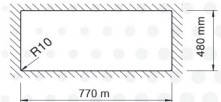

ALPHA

TALENT

Model: ALPHA

Total Size: 1150x490 mm

Cutting Size: 1130x470 mm

Depth: 200 mm

Model: TALENT

Total Size: 1150x490 mm

Cutting Size: 1130x470 mm

Depth: 200 mm

VISION

PONTE

Model: VISION

Total Size: 840x480 mm

Cutting Size: 820x460 mm

Depth: 200 mm

Model: PONTE

Total Size: 790x500 mm

Cutting Size: 770x480 mm

Depth: 200 mm

PORTO

white cream mocha grey inox

Model: PORTO

Total Size: 855X480 mm

Cutting Size: 825X400 mm

Depth: 200 mm

QUEEN

white pink grey inox

Model: Queen

Total Size: 460x430 mm

Cutting Size: 400x400 mm

Depth: 200 mm