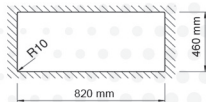

ALPHA

TALENT

Model: ALPHA

Total Size: 1150x490 mm

Cutting Size: 1130x470 mm

Depth: 200 mm

Model: TALENT

Total Size: 1150x490 mm

Cutting Size: 1130x470 mm

Depth: 200 mm

VISION

PONTE

Model: VISION

Total Size: 840x480 mm

Cutting Size: 820x460 mm

Depth: 200 mm

Model: PONTE

Total Size: 790x500 mm

Cutting Size: 770x480 mm

Depth: 200 mm

PORTO

white cream mocha grey inox

Model: PORTO

Total Size: 855X480 mm

Cutting Size: 825X400 mm

Depth: 200 mm

QUEEN

white pink grey inox

Model: Queen

Total Size: 460x430 mm

Cutting Size: 400x400 mm

Depth: 200 mm