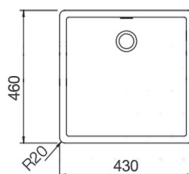

ALPHA

TALENT

Model: ALPHA

Total Size: 1150x490 mm

Cutting Size: 1130x470 mm

Depth: 200 mm

Model: TALENT

Total Size: 1150x490 mm

Cutting Size: 1130x470 mm

Depth: 200 mm

VISION

PONTE

Model: VISION

Total Size: 840x480 mm

Cutting Size: 820x460 mm

Depth: 200 mm

Model: PONTE

Total Size: 790x500 mm

Cutting Size: 770x480 mm

Depth: 200 mm

PORTO

white cream mocha grey inox

Model: PORTO

Total Size: 855X480 mm

Cutting Size: 825X400 mm

Depth: 200 mm

QUEEN

white pink grey inox

Model: Queen

Total Size: 460x430 mm

Cutting Size: 400x400 mm

Depth: 200 mm