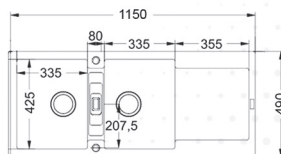

Cutting Size: 1130x470 mm

Depth: 200 mm

NYX

white cream mocha grey inox

Model: NYX

Total Size: 1150x490 mm

Cutting Size: 1130x470 mm

Depth: 200 mm

ALPHA

TALENT

Model: ALPHA

Total Size: 1150x490 mm

Cutting Size: 1130x470 mm

Depth: 200 mm

Model: TALENT

Total Size: 1150x490 mm

Cutting Size: 1130x470 mm

Depth: 200 mm

VISION

PONTE

Model: VISION

Total Size: 840x480 mm

Cutting Size: 820x460 mm

Depth: 200 mm

Cutting Size: 825X400 mm

Depth: 200 mm

QUEEN

white pink grey inox

Model: Queen

Total Size: 460x430 mm

Cutting Size: 400x400 mm

Depth: 200 mm