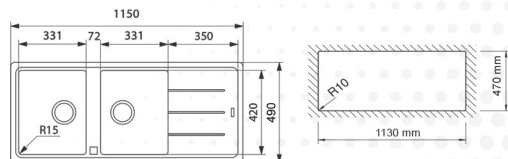

Cutting Size: 1130x470 mm

Depth: 200 mm

NYX

white cream mocha grey inox

Model: NYX

Total Size: 1150x490 mm

Cutting Size: 1130x470 mm

Depth: 200 mm

ALPHA

TALENT

Model: ALPHA

Total Size: 1150x490 mm

Cutting Size: 1130x470 mm

Depth: 200 mm

Model: TALENT

Total Size: 1150x490 mm

Cutting Size: 1130x470 mm

Depth: 200 mm

VISION

PONTE

Model: VISION

Total Size: 840x480 mm

Cutting Size: 820x460 mm

Depth: 200 mm

Cutting Size: 825X400 mm

Depth: 200 mm

QUEEN

white pink grey inox

Model: Queen

Total Size: 460x430 mm

Cutting Size: 400x400 mm

Depth: 200 mm