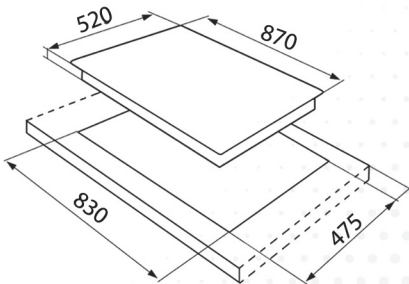

HGE9504

SABAF

HGG9502

SABAF

- اجاق گاز کلاسیک صفحه‌ای ۹۰ سانت
- دارای ۵ شعله (پلوپز وسط)
- صفحه استیل لعابی کرم
- نسل جدید سرشعله ساباف ایتالیا
- مجهز به سیستم جرقه زن سریع

- اجاق گاز صفحه‌ای ۹۰ سانت
- دارای ۵ شعله (پلوپز وسط)
- شیشه سکوریت ۸ میل نشکن
- نسل جدید سرشعله ساباف ایتالیا
- مجهز به سیستم جرقه زن سریع