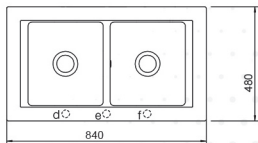

ALPHA

TALENT

Model: ALPHA

Total Size: 1150x490 mm

Cutting Size: 1130x470 mm

Depth: 200 mm

Model: TALENT

Total Size: 1150x490 mm

Cutting Size: 1130x470 mm

Depth: 200 mm

VISION

PONTE

Model: VISION

Total Size: 840x480 mm

Cutting Size: 820x460 mm

Depth: 200 mm

Model: PONTE

Total Size: 790x500 mm

Cutting Size: 770x480 mm

Depth: 200 mm

PORTO

white cream mocha grey inox

Model: PORTO

Total Size: 855X480 mm

Cutting Size: 825X400 mm

Depth: 200 mm

QUEEN

white pink grey inox

Model: Queen

Total Size: 460x430 mm

Cutting Size: 400x400 mm

Depth: 200 mm