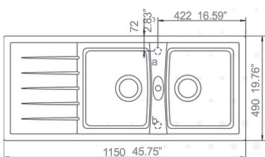

Cutting Size: 1130x470 mm

Depth: 200 mm

NYX

white cream mocha grey inox

Model: NYX

Total Size: 1150x490 mm

Cutting Size: 1130x470 mm

Depth: 200 mm

ALPHA

TALENT

Model: ALPHA

Total Size: 1150x490 mm

Cutting Size: 1130x470 mm

Depth: 200 mm

Model: TALENT

Total Size: 1150x490 mm

Cutting Size: 1130x470 mm

Depth: 200 mm

VISION

PONTE

Model: VISION

Total Size: 840x480 mm

Cutting Size: 820x460 mm

Depth: 200 mm

Model: PONTE

Total Size: 790x500 mm

Cutting Size: 770x480 mm

Depth: 200 mm

PORTO

white cream mocha grey inox

Model: PORTO

Total Size: 855X480 mm