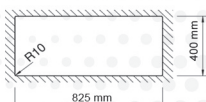

ALPHA

TALENT

Model: ALPHA

Total Size: 1150x490 mm

Cutting Size: 1130x470 mm

Depth: 200 mm

Model: TALENT

Total Size: 1150x490 mm

Cutting Size: 1130x470 mm

Depth: 200 mm

VISION

PONTE

Model: VISION

Total Size: 840x480 mm

Cutting Size: 820x460 mm

Depth: 200 mm

Model: PONTE

Total Size: 790x500 mm

Cutting Size: 770x480 mm

Depth: 200 mm

PORTO

white cream mocha grey inox

Model: PORTO

Total Size: 855X480 mm

Cutting Size: 825X400 mm

Depth: 200 mm

QUEEN

white pink grey inox

Model: Queen

Total Size: 460x430 mm

Cutting Size: 400x400 mm

Depth: 200 mm