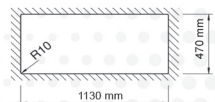

Cutting Size: 1130x470 mm

Depth: 200 mm

NYX

white cream mocha grey inox

Model: NYX

Total Size: 1150x490 mm

Cutting Size: 1130x470 mm

Depth: 200 mm

ALPHA

TALENT

Model: ALPHA

Total Size: 1150x490 mm

Cutting Size: 1130x470 mm

Depth: 200 mm

Model: TALENT

Total Size: 1150x490 mm

Cutting Size: 1130x470 mm

Depth: 200 mm

VISION

PONTE

Model: VISION

Total Size: 840x480 mm

Cutting Size: 820x460 mm

Depth: 200 mm

Cutting Size: 825X400 mm

Depth: 200 mm

QUEEN

white pink grey inox

Model: Queen

Total Size: 460x430 mm

Cutting Size: 400x400 mm

Depth: 200 mm