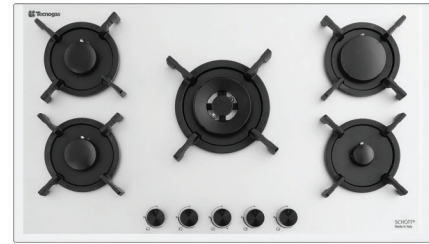

Model: TTTG-15979

- اجاق گاز صفحه شیشه ای سفید مات (Matelux)
- 90 سانتی متری 5 شعله
- سیستم سوخت رسانی ساباف ایتالیا (Sabaf)
- شیشه سکوریت 8 میلیمتری شات ایتالیا (Schott)
- سرشعله های جدید مشکی ساباف با راندمان بالا (AE)
- سرشعله پلویز DCC Dual ساباف با توان حرارتی **4.0KW**
- دارای شیرهای آلومینیومی ساباف ایتالیا
- سیستم قطع گاز هنگام خاموش شدن شعله (ترموکوپل)
- فنلند همزمان الکتریکی (Top-Time) ساباف ایتالیا
- مجهز به آخرین تکنولوژی انشعابات آلومینیومی یکپارچه
- شبکه چدنی 5 تکه به رنگ مشکی مات
- دارای ولوم دو جزئی

Size: 90x52 cm