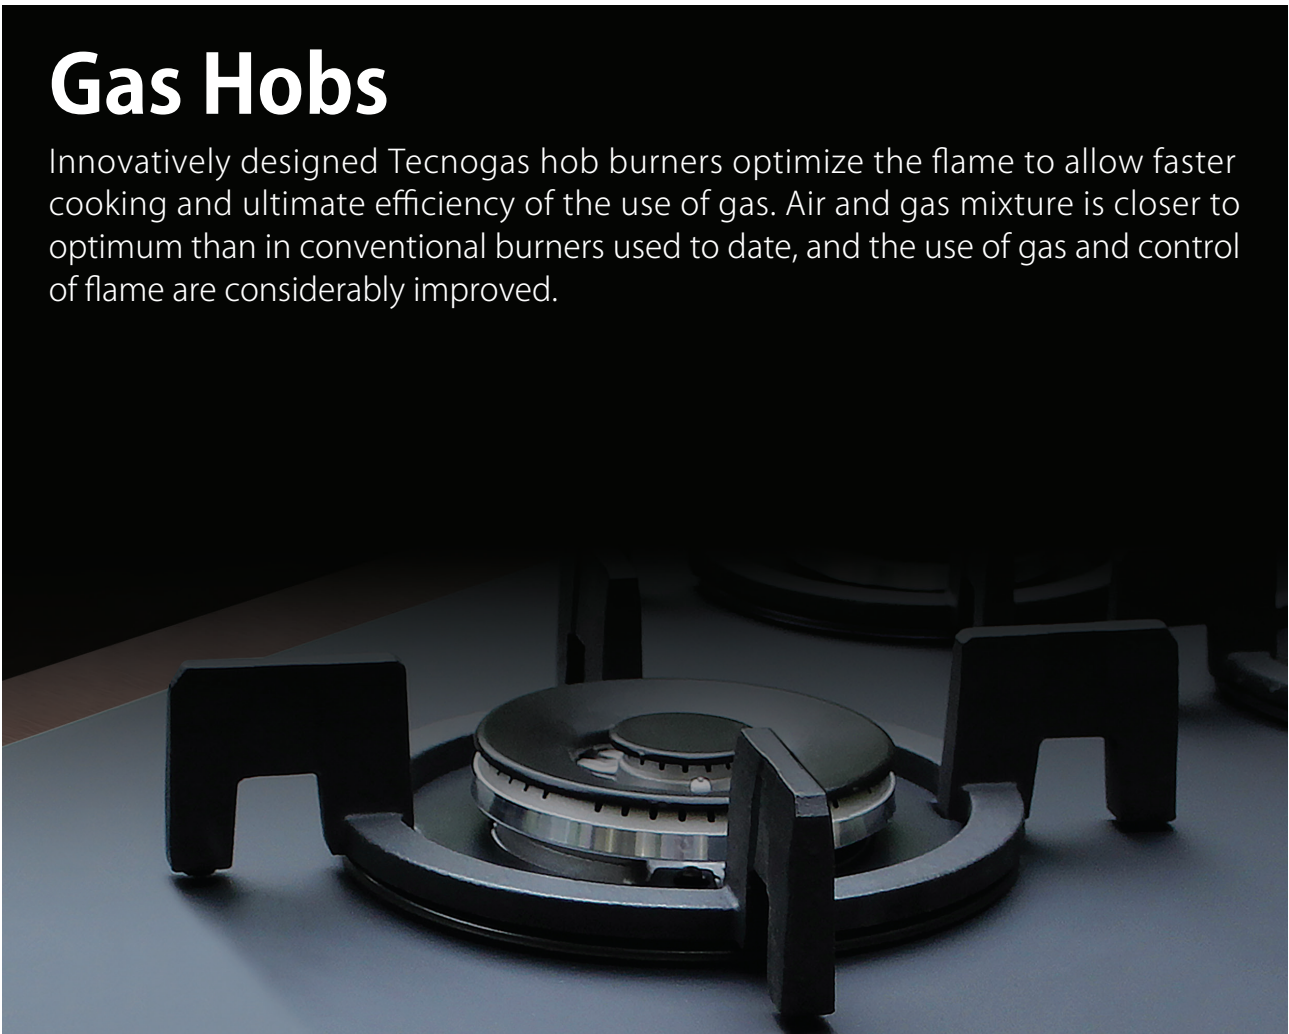

## Gas Hobs

Innovatively designed Tecnogas hob burners optimize the flame to allow faster cooking and ultimate efficiency of the use of gas. Air and gas mixture is closer to optimum than in conventional burners used to date, and the use of gas and control of flame are considerably improved.