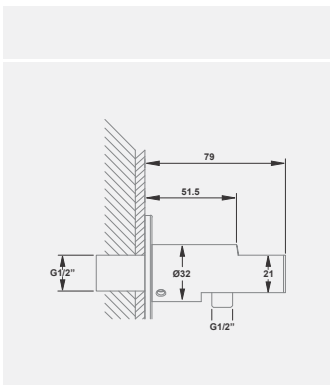

4401087	2211015 دستنه	3322004	4400127
---------	---------------	---------	---------

Single - lever mixer 1/2 inch concealed body for shower; with out finishing trim set wall installation to panel bottom outlet 1/2 inch clockwise thread fasten- inable adjustable flow rate limiter