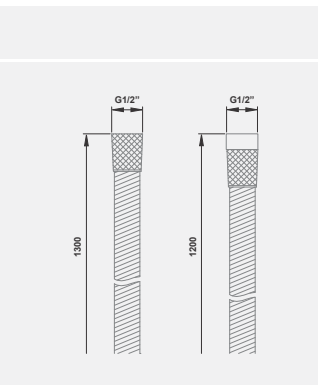

4401087	2211015 دستنه	3322004	4400127
---------	---------------	---------	---------

Single - lever mixer 1/2 inch concealed body for shower; with out finishing trim set wall installation to panel bottom outlet 1/2 inch clockwise thread fasten- inable adjustable flow rate limiter