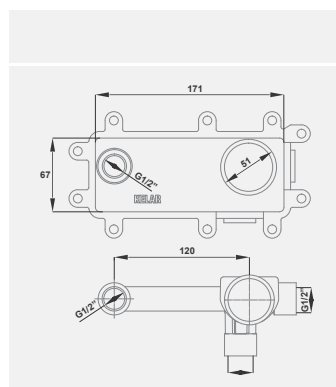

Single-lever mixer
1/2 inch ; concealed body for
basin and toilet
ceramic cartridge 35

Wash basin spout
1/2 inch ; including anti-limescale
aerator

Single-lever handle
1/2 inch with separate rosettes
equipped for wash basin