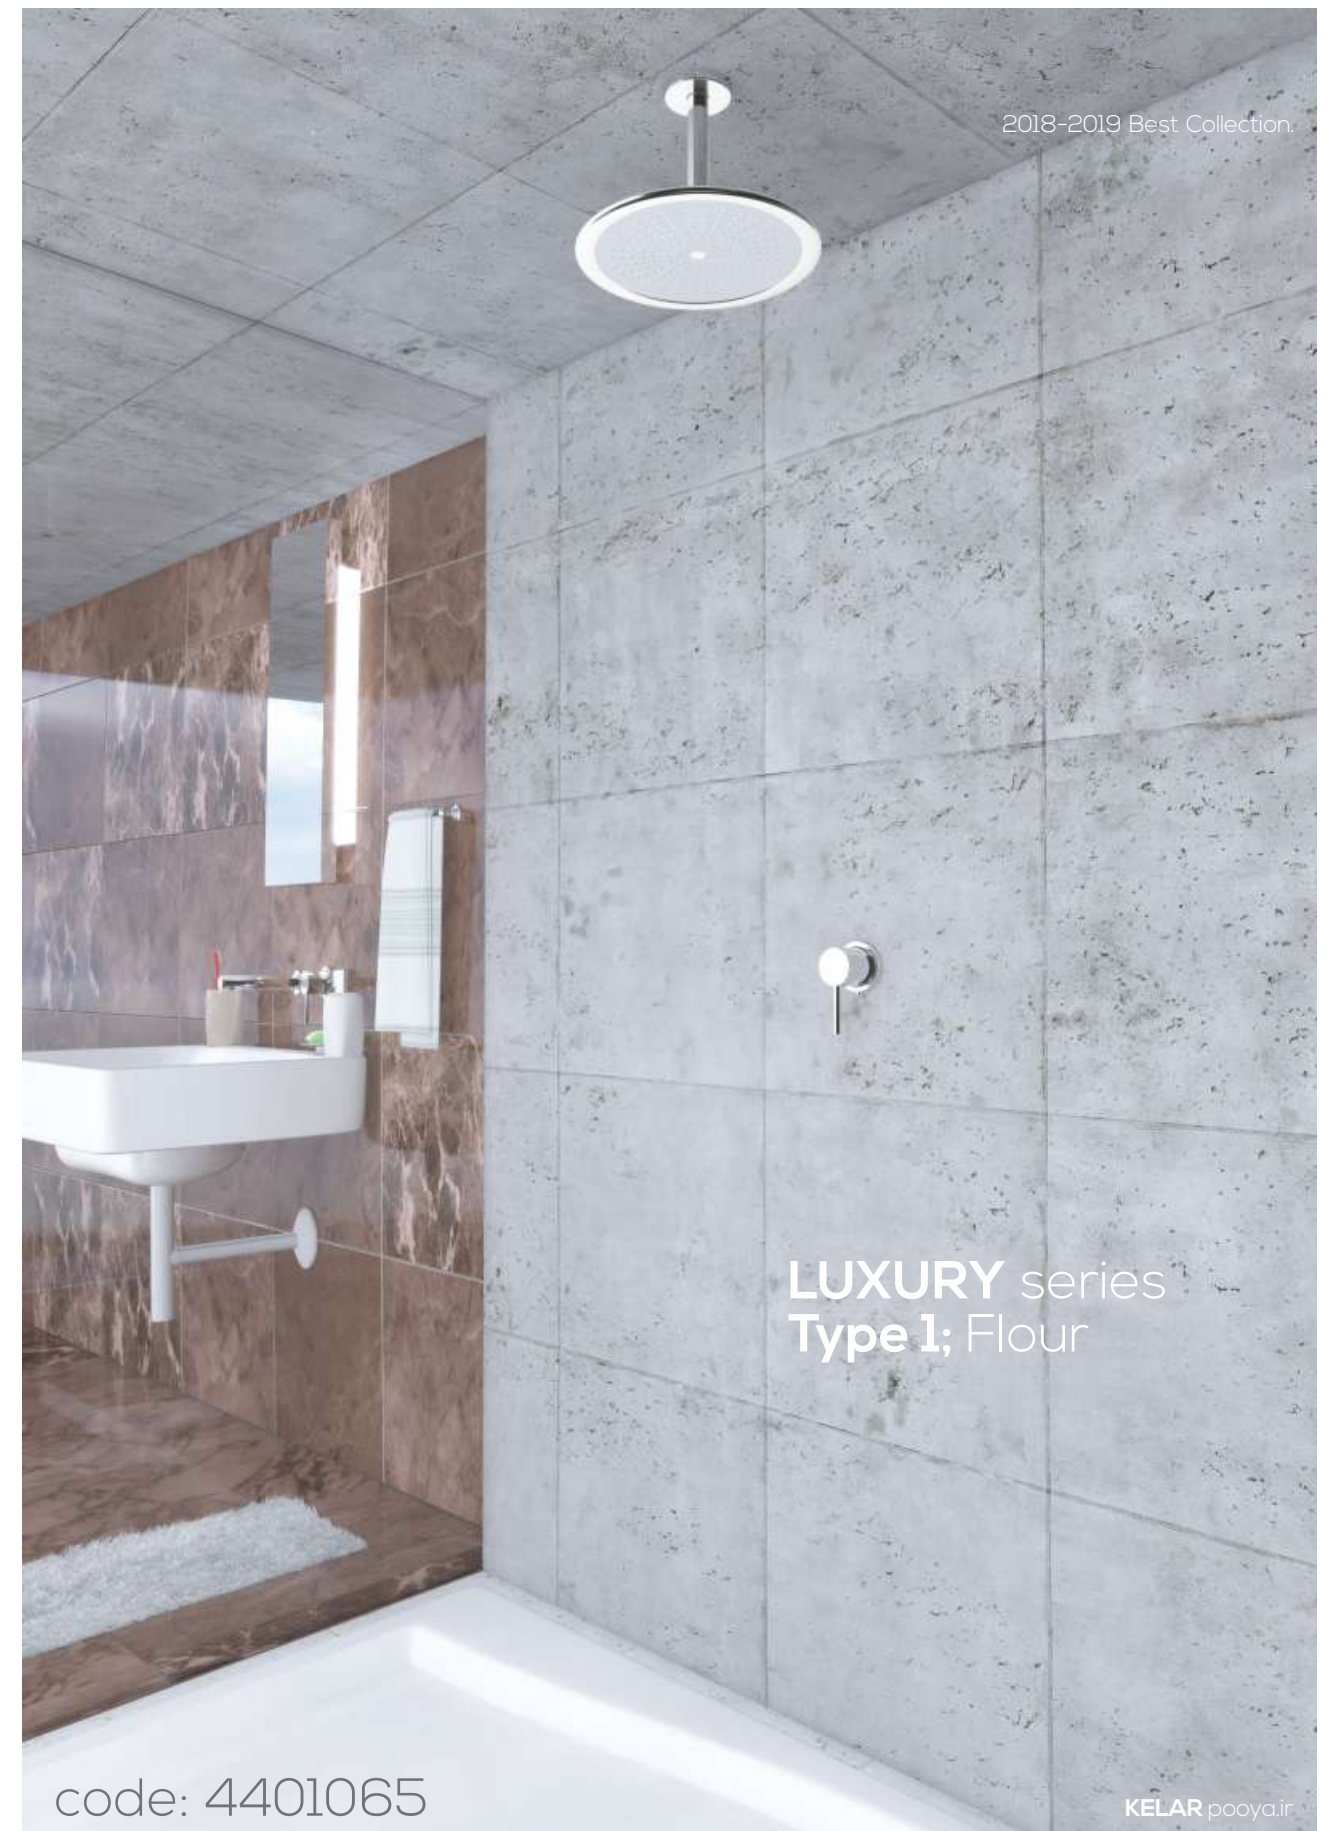

Single - lever mixer 1/2 inch concealed body for shower; with out finishing trim set wall installation to panel bottom outlet 1/2 inch clockwise thread fasten- inable adjustable flow rate limiter

Coiling shower arm length 140 mm ; connection threath 1/2 inch

Rain shower Ø 250 mm speed clean anti lime system

شیر مخلوط اهرمی ، اندازه اسمی ورودی و خروجی ۱/۲ اینچ قسمت بدنه پنهان داخل کار و کاور محافظ ، با کاربری برای دوش تیپ ۱ لاکچری ، قابلیت نصب دایورتور ندارد دارای کارتریج سایز ۳۵

بازو سردوش سقفی طول ۱۴۰ میلی متر، با اندازه اسمی ۱/۲ اینچ و یک سر MRT همراه با رزت قطر ۶۵ میلی متر

سردوش قطر ۲۵۰ میلی متر با اندازه اسمی ۱/۲ اینچ ، با سیستم ضد شوره و آهک و تمیز شدن سریع