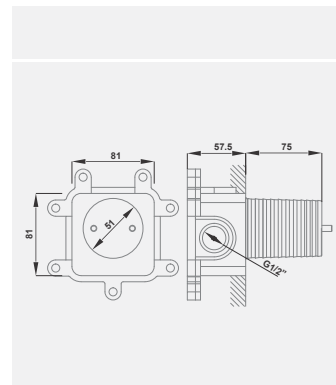

4401087	2211015 دستنه	3322004	4400127
---------	---------------	---------	---------

Single - lever mixer 1/2 inch concealed body for shower; with out finishing trim set wall installation to panel bottom outlet 1/2 inch clockwise thread fasten- inable adjustable flow rate limiter