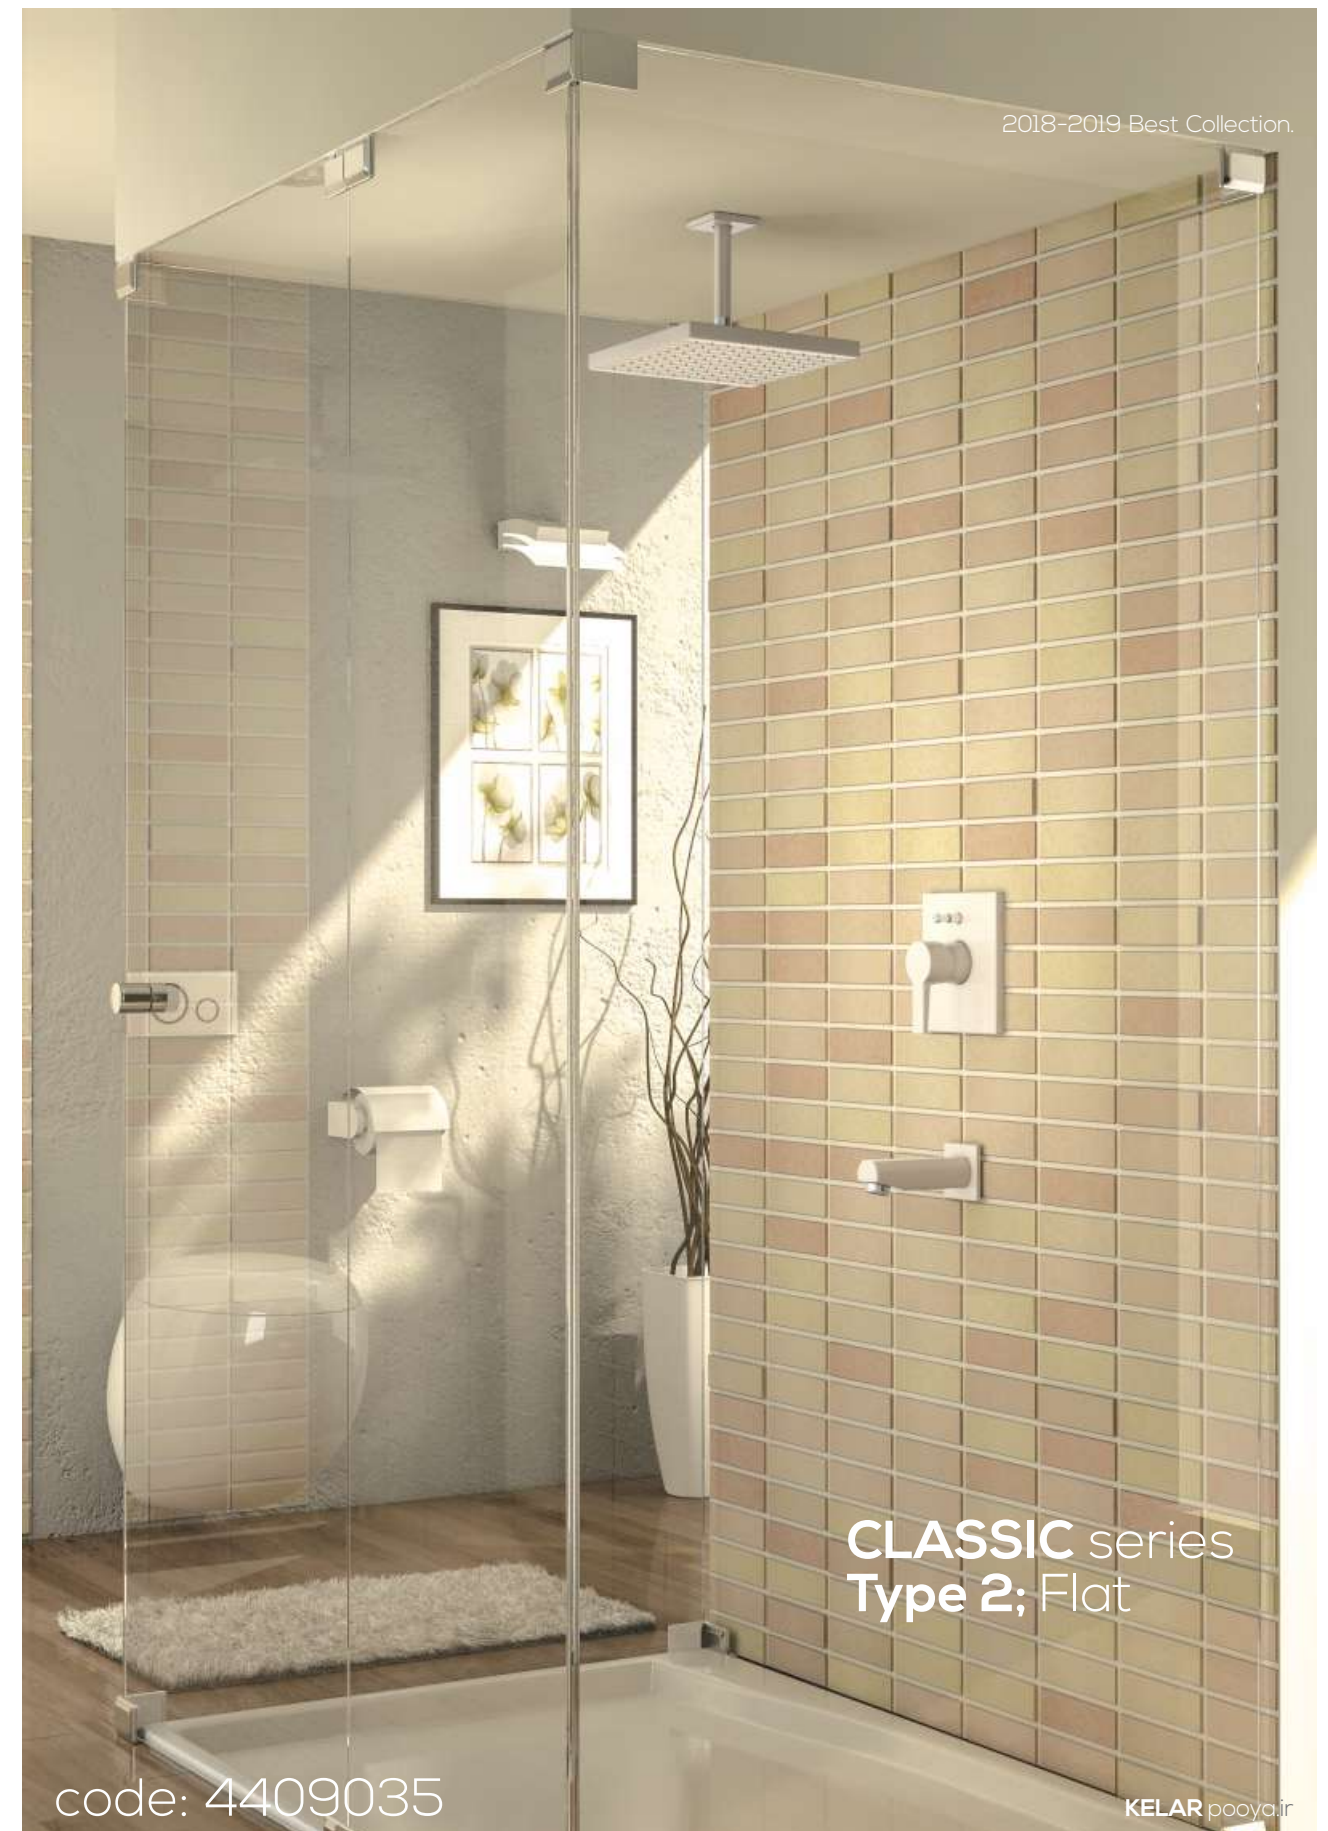

KELAR Built in Faucet.

دوش توکار فلت تیپ ۲ کلاسیک

2018-2019 Best Collection.

4401085	2211025 دسته	330402490	330200090
	223805590 پنل		2207010

Single - lever mixer 1/2 inch concealed body for bath and shower without finishing trim set wall installation adjustable flow rate limiter; top and bottom outlet 1/2 inch cap includes diverter in set for final installation clockwise thread

شیر اهرمی مخلوط با سایز ورودی و خروجی ۱/۲ اینچ قسمت بدنه پنهان داخل کار و کاور محافظ کاربری جهت دوش و با قابلیت نصب دایورتر ، همراه با کارتریج ۴۰

Single - lever bath mixer set for final installation for without concealed body automatic diverter; bath and shower

شیر اهرمی دوش تکمیل کننده شیر دوش تیپ ۲ و ۳ و ۴ و ۵ بدون بدنه پنهان داخل کار ، مجهز به دایورتر با قابلیت عملکرد در جریان کم و زیاد آب و صفحه ضد اسید همراه با اهرم

Built-in bathroom spout including aerator with brass connection piece male thread 1/2 inch

آبریز دوش مجهز به آب پودر کن ، نصب شو بر روی دیوار با اندازه اسمی ۱/۲ اینچ

CLASSIC series
Type 2; Flat

code: 4409035

KELAR pooya.ir