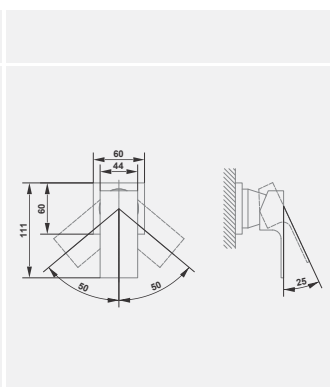

Single-lever mixer
1/2 inch ; concealed body for
basin and toilet
ceramic cartridge 35

Wash basin spout
1/2 inch ; including anti-limescale
aerator

Single-lever handle
1/2 inch with separate rosettes
equipped for wash basin