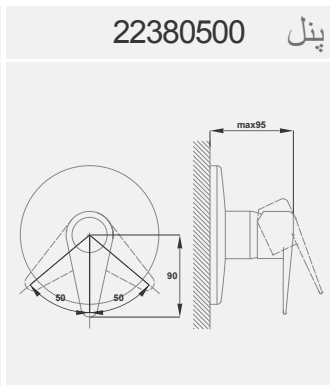

4401087	2211015 دستنه	3322004	4400127
---------	---------------	---------	---------

Single - lever mixer 1/2 inch concealed body for shower; with out finishing trim set wall installation to panel bottom outlet 1/2 inch clockwise thread fasten- inable adjustable flow rate limiter