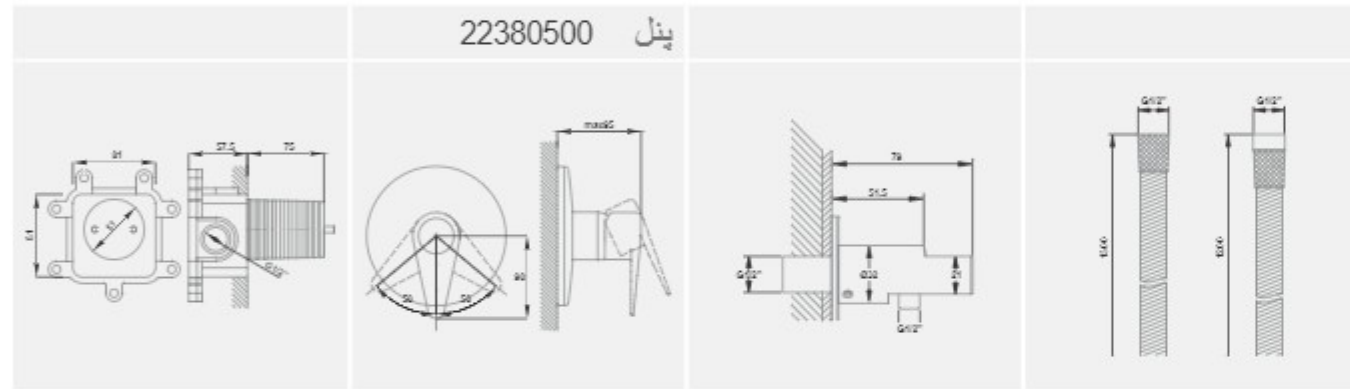

4401087 2211015 دسته 3322004 4400127

Single - lever mixer 1/2 inch concealed body for shower; with out finishing trim set wall installation to panel bottom outlet 1/2 inch clockwise thread fastener-inable adjustable flow rate limiter