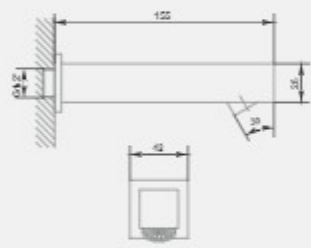

2211035

Single-lever mixer
1/2 inch ; concealed body for
basin and toilet
ceramic cartridge 35

Wash basin spout
1/2 inch ; including anti-limescale
aerator

Single-lever handle
1/2 inch with separate rosettes
equipped for wash basin