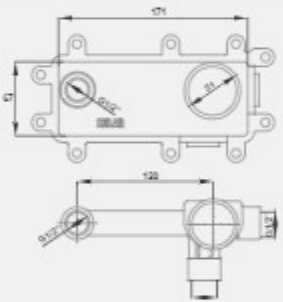

2211035

Single-lever mixer
1/2 inch ; concealed body for
basin and toilet
ceramic cartridge 35

Wash basin spout
1/2 inch ; including anti-limescale
aerator

Single-lever handle
1/2 inch with separate rosettes
equipped for wash basin